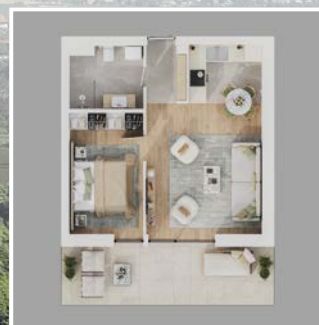

LOTUS RESIDENCE
HÉVÍZ

APARTMENT DETAILS (C21)

BUILDING C, 2ND FLOOR
TOWN VIEW

Premium homes in a unique location

The Lotus Residence Hévíz is located in the heart of Hévíz, in an exceptional setting. Thanks to its superb location, it is only a 2-minute walk to the world-famous Lake Hévíz, which offers year-round relaxation and rejuvenation.

Room type	Surface	Net area
entrance hall	ceramic tiling	2,88 m ²
living room	wooden floor	20,18 m ²
kitchen + dining room	ceramic tiling	5,47 m ²
room	wooden floor	12,97 m ²
bathroom	ceramic tiling	6,32 m ²
terrace	ceramic tiling	15,66 m ²
Total		55,65 m²
Price / m ²		1 630 000 Ft
Gross price (5% VAT)		90 709 500 Ft