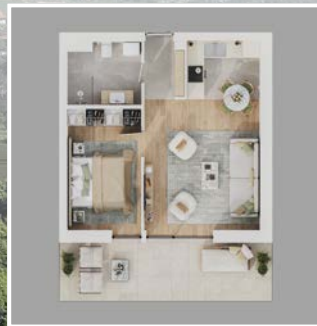

CONTACT US!
+36 30 552 4258 | +36 30 956 2805
ERTEKESITES@LOTUSRESIDENCEHEVIZ.HU