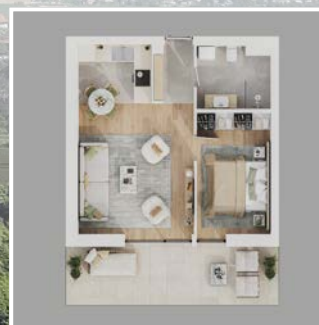

CONTACT US!
+36 30 552 4258 | +36 30 956 2805
ERTEKESITES@LOTUSRESIDENCEHEVIZ.HU