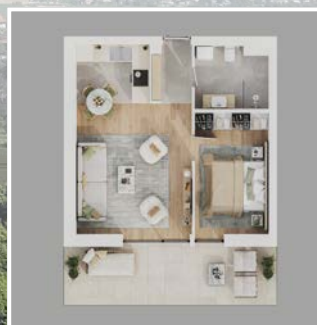

LOTUS RESIDENCE
HÉVÍZ

APARTMENT DETAILS (B15)

BUILDING B, 1ST FLOOR
FOREST VIEW

Premium homes in a unique location

The Lotus Residence Hévíz is located in the heart of Hévíz, in an exceptional setting. Thanks to its superb location, it is only a 2-minute walk to the world-famous Lake Hévíz, which offers year-round relaxation and rejuvenation.

Room type	Surface	Net area
entrance hall	ceramic tiling	4,32 m ²
living room	wooden floor	18,8 m ²
kitchen + dining room	ceramic tiling	6,12 m ²
room	wooden floor	11,67 m ²
bathroom	ceramic tiling	4,62 m ²
terrace	ceramic tiling	16,07 m ²
Total		53,565 m²
Price / m ²		1 830 000 Ft
Gross price (5% VAT)		98 023 950 Ft