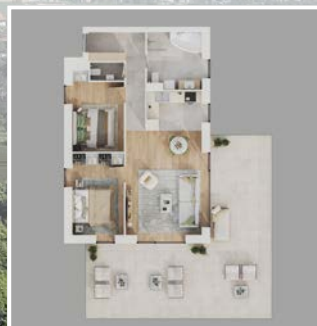

LOTUS RESIDENCE
HÉVÍZ

APARTMENT DETAILS (A41)

BUILDING A, 4TH FLOOR
FOREST VIEW

Premium homes in a unique location

The Lotus Residence Hévíz is located in the heart of Hévíz, in an exceptional setting. Thanks to its superb location, it is only a 2-minute walk to the world-famous Lake Hévíz, which offers year-round relaxation and rejuvenation.

Room type	Surface	Net area
entrance hall	ceramic tiling	6,67 m ²
living room	wooden floor	24,72 m ²
kitchen + dining room	ceramic tiling	6,25 m ²
room	wooden floor	13,08 m ²
bathroom	ceramic tiling	3,84 m ²
terrace	ceramic tiling	36,57 m ²
Total		72,845 m²
Price / m ²		1 980 000 Ft
Gross price (5% VAT)		144 233 100 Ft