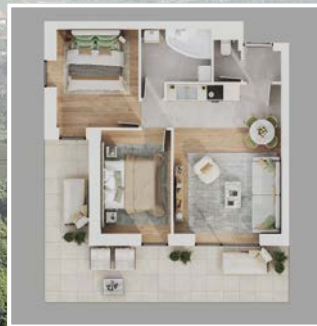

CONTACT US!
+36 30 552 4258 | +36 30 956 2805
ERTEKESITES@LOTUSRESIDENCEHEVIZ.HU