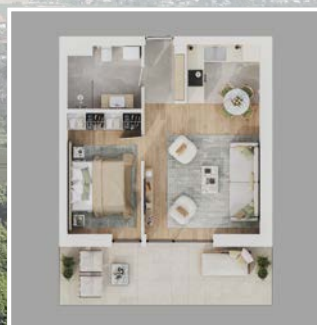

LOTUS RESIDENCE
HÉVÍZ

APARTMENT DETAILS (A15)

BUILDING A, 1ST FLOOR
TOWN VIEW

Premium homes in a unique location

The Lotus Residence Hévíz is located in the heart of Hévíz, in an exceptional setting. Thanks to its superb location, it is only a 2-minute walk to the world-famous Lake Hévíz, which offers year-round relaxation and rejuvenation.

Room type	Surface	Net area
entrance hall	ceramic tiling	3,51 m ²
living room	wooden floor	21,25 m ²
kitchen + dining room	ceramic tiling	5,47 m ²
room	wooden floor	11,67 m ²
bathroom	ceramic tiling	5,65 m ²
terrace	ceramic tiling	16,04 m ²
Total		55,57 m²
Price / m ²		1 580 000 Ft
Gross price (5% VAT)		87 800 600 Ft